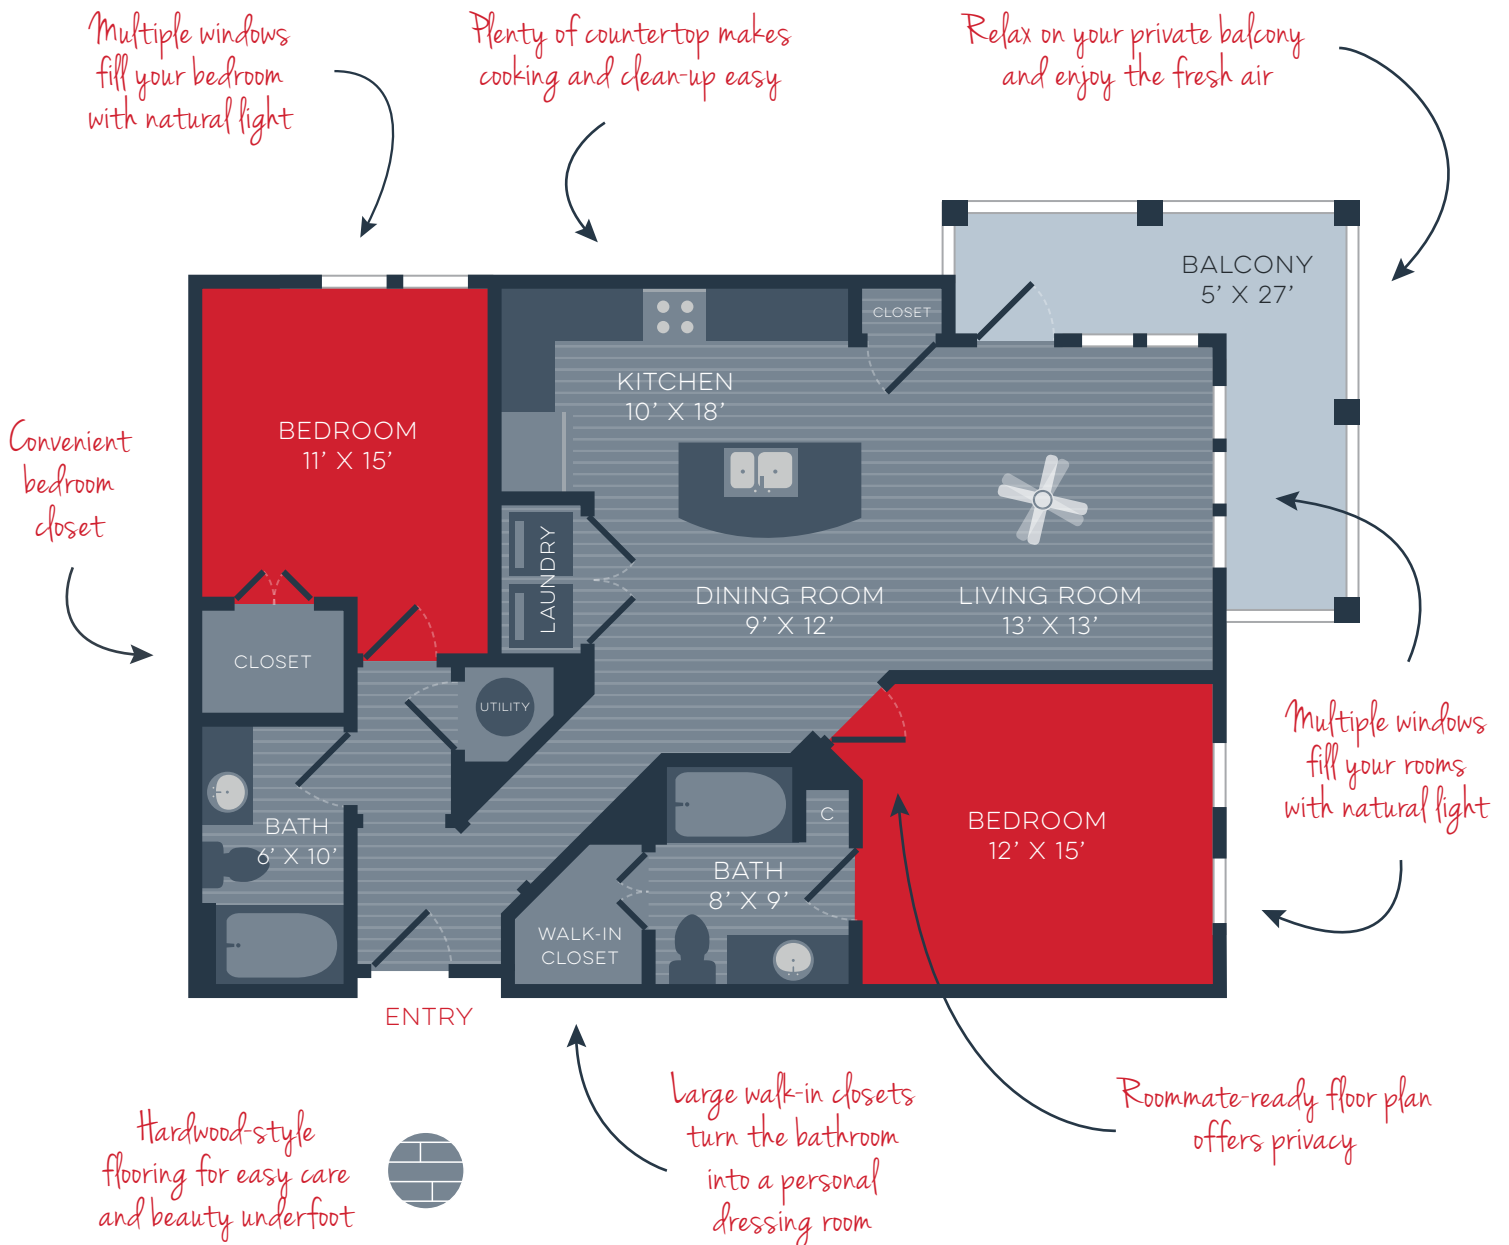

THE MODERNE AT PROVIDENCE

JUPITER

2 BEDROOMS / 2 BATHROOMS

1090 SQ FT

THEMODERNEATPROVIDENCE.COM

Floor plans and terms are subject to change. Square footage is approximate. All renderings, maps, landscaping, elevations and plans are artist conceptions and are not to scale. The developer/builder reserves the right in its sole discretion to make modifications to maps, plans, renderings, specifications, materials, features or colors without notice. Plans, prices, descriptions and amenities are subject to change without notice.