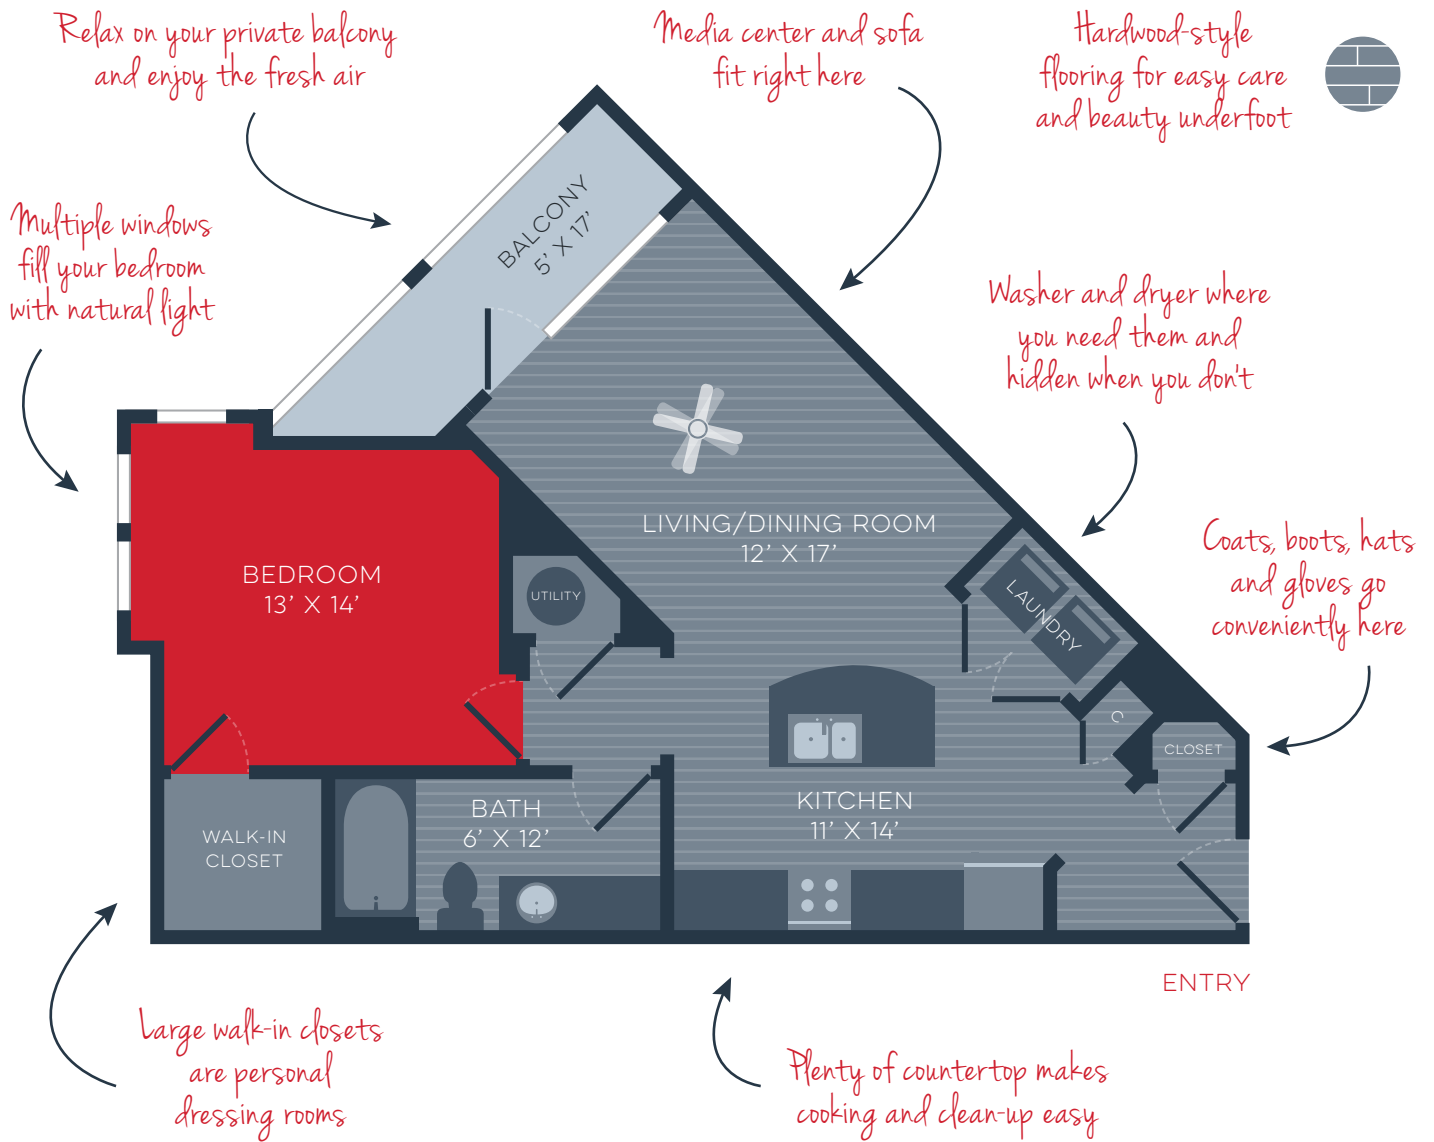

THE MODERNE AT PROVIDENCE

VENUS

1 BEDROOM / 1 BATHROOM

772 SQ FT

THEMODERNEATPROVIDENCE.COM

Floor plans and terms are subject to change. Square footage is approximate. All renderings, maps, landscaping, elevations and plans are artist conceptions and are not to scale. The developer/builder reserves the right in its sole discretion to make modifications to maps, plans, renderings, specifications, materials, features or colors without notice. Plans, prices, descriptions and amenities are subject to change without notice.