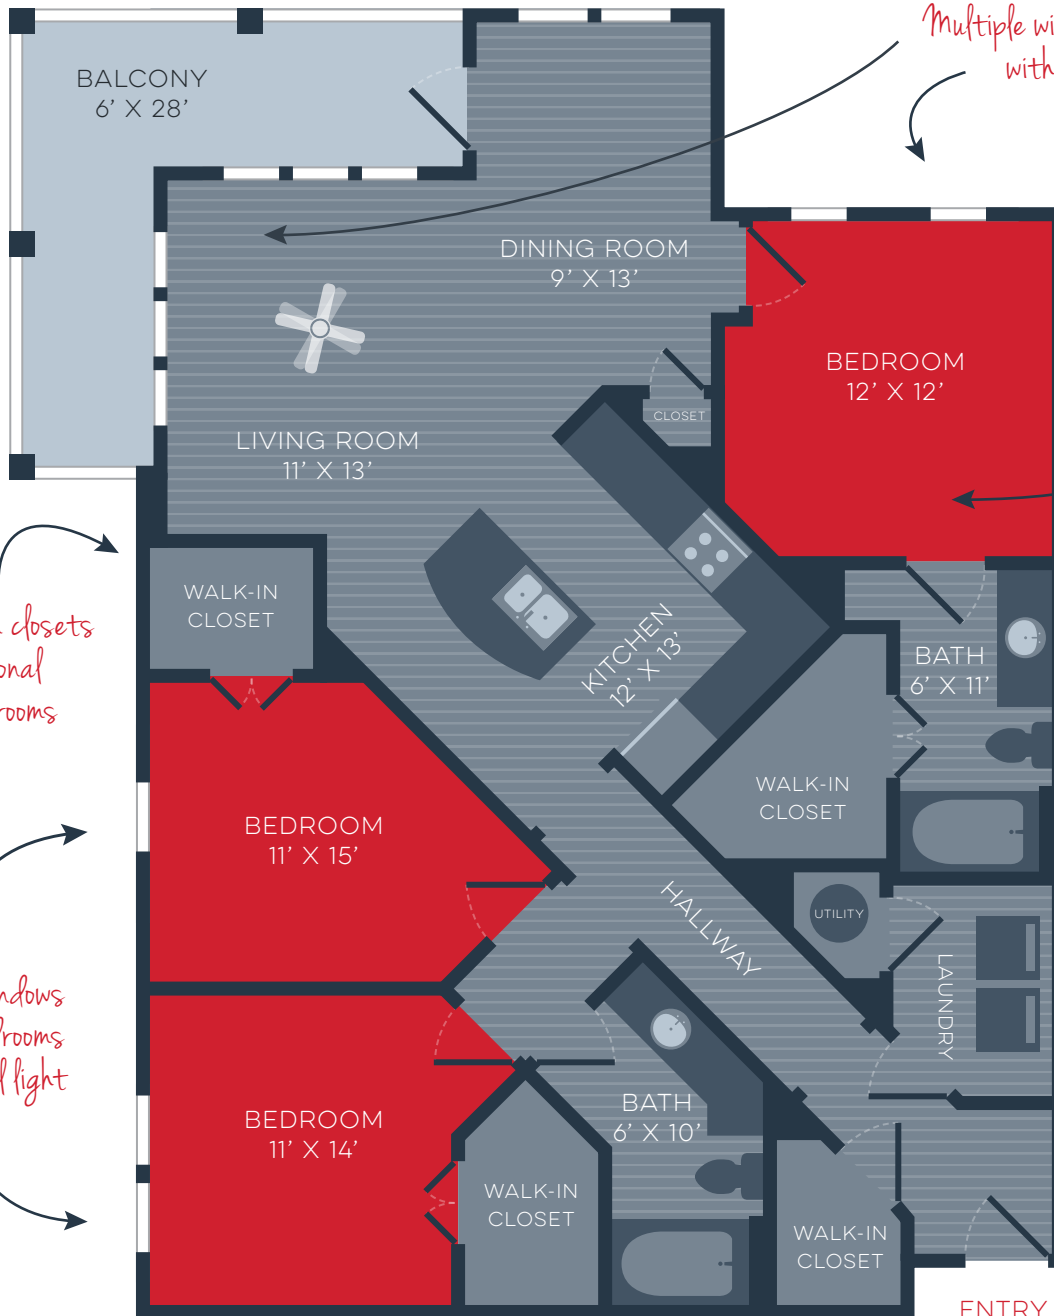

THE MODERNE AT PROVIDENCE

NEPTUNE

3 BEDROOMS / 2 BATHROOMS

1400 SQ FT

Relax on your private balcony and enjoy the fresh air

Multiple windows fill your rooms with natural light

Roommate-ready floor plan offers privacy

Hardwood-style flooring for easy care and beauty underfoot

Large walk-in closets are personal dressing rooms

Multiple windows fill your bedrooms with natural light

Washer and dryer where you need them and hidden when you don't

THEMODERNEATPROVIDENCE.COM

Floor plans and terms are subject to change. Square footage is approximate. All renderings, maps, landscaping, elevations and plans are artist conceptions and are not to scale. The developer/builder reserves the right in its sole discretion to make modifications to maps, plans, renderings, specifications, materials, features or colors without notice. Plans, prices, descriptions and amenities are subject to change without notice.