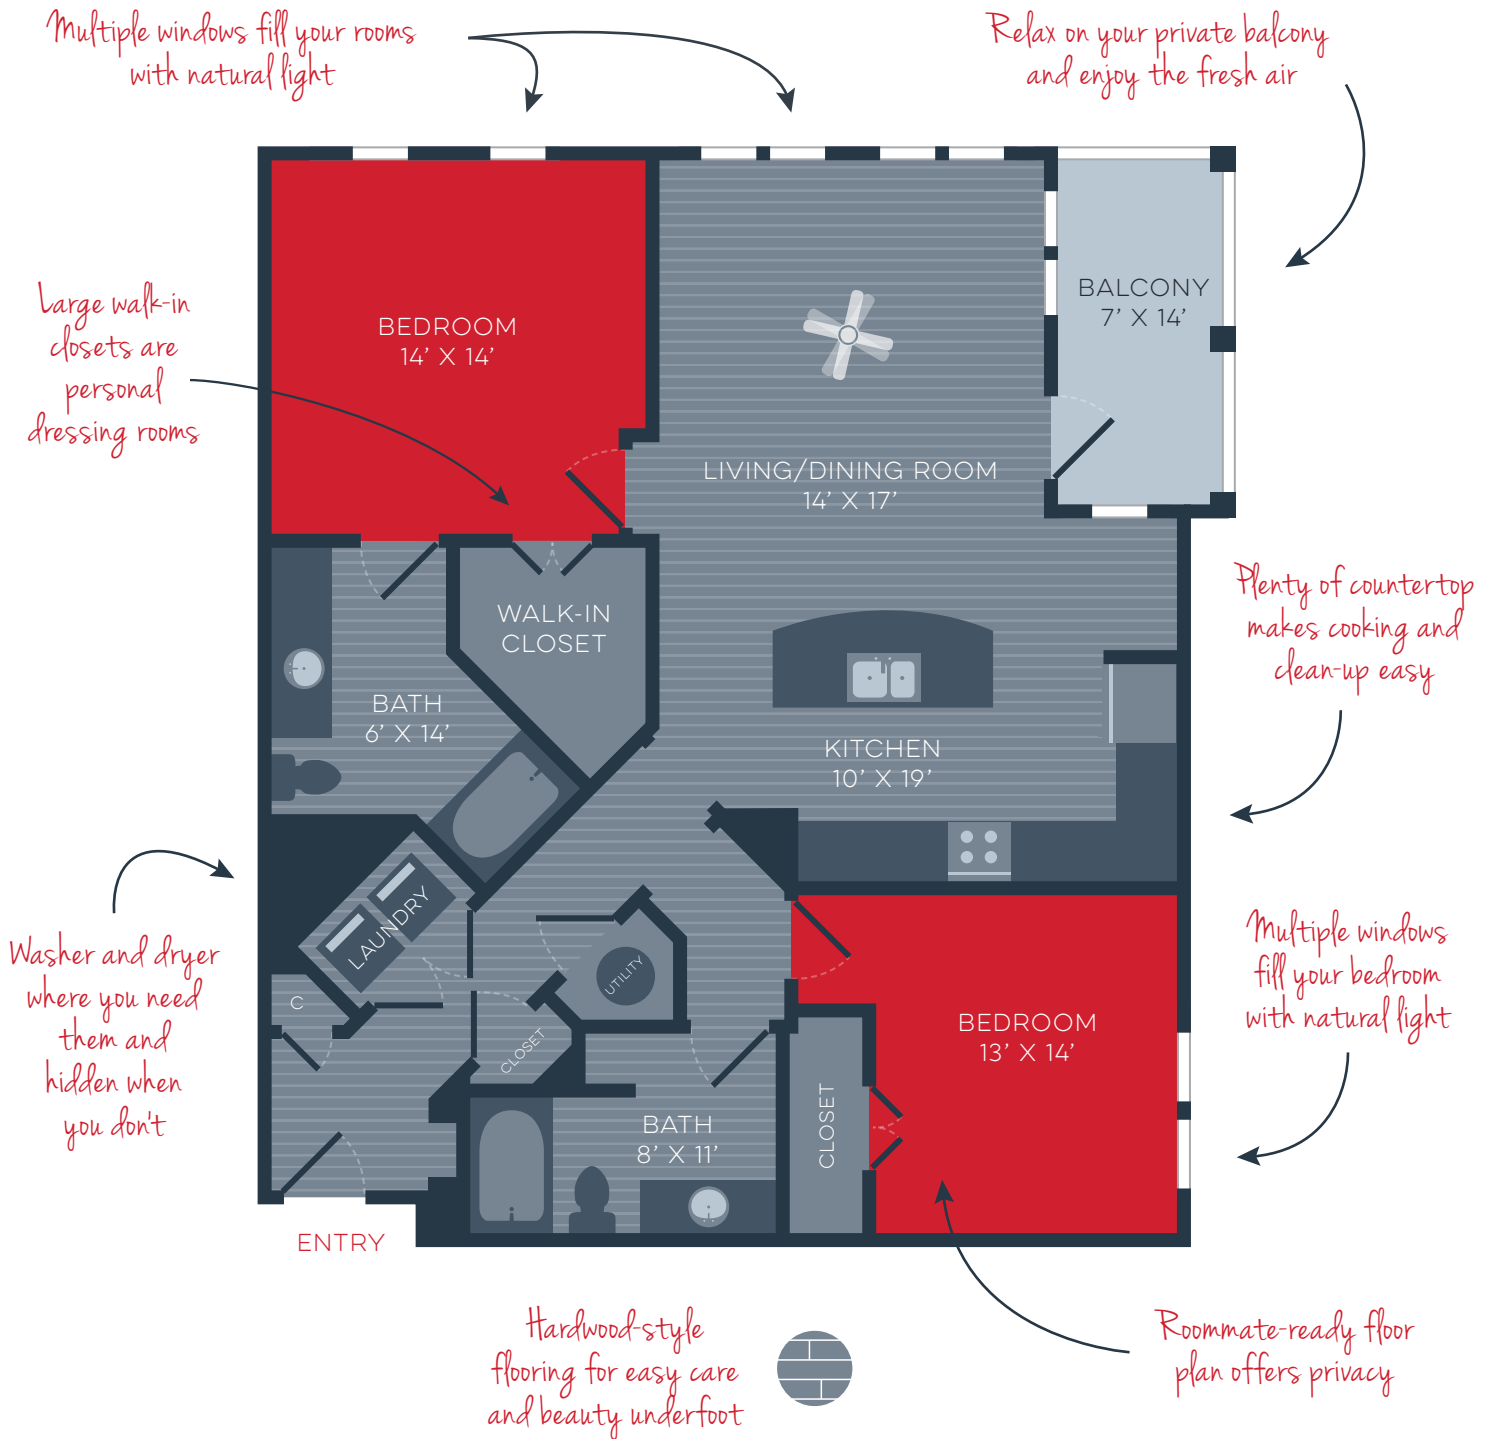

THE MODERNE AT PROVIDENCE

SATURN

2 BEDROOMS / 2 BATHROOMS

1263 SQ FT

THEMODERNEATPROVIDENCE.COM

Floor plans and terms are subject to change. Square footage is approximate. All renderings, maps, landscaping, elevations and plans are artist conceptions and are not to scale. The developer/builder reserves the right in its sole discretion to make modifications to maps, plans, renderings, specifications, materials, features or colors without notice. Plans, prices, descriptions and amenities are subject to change without notice.