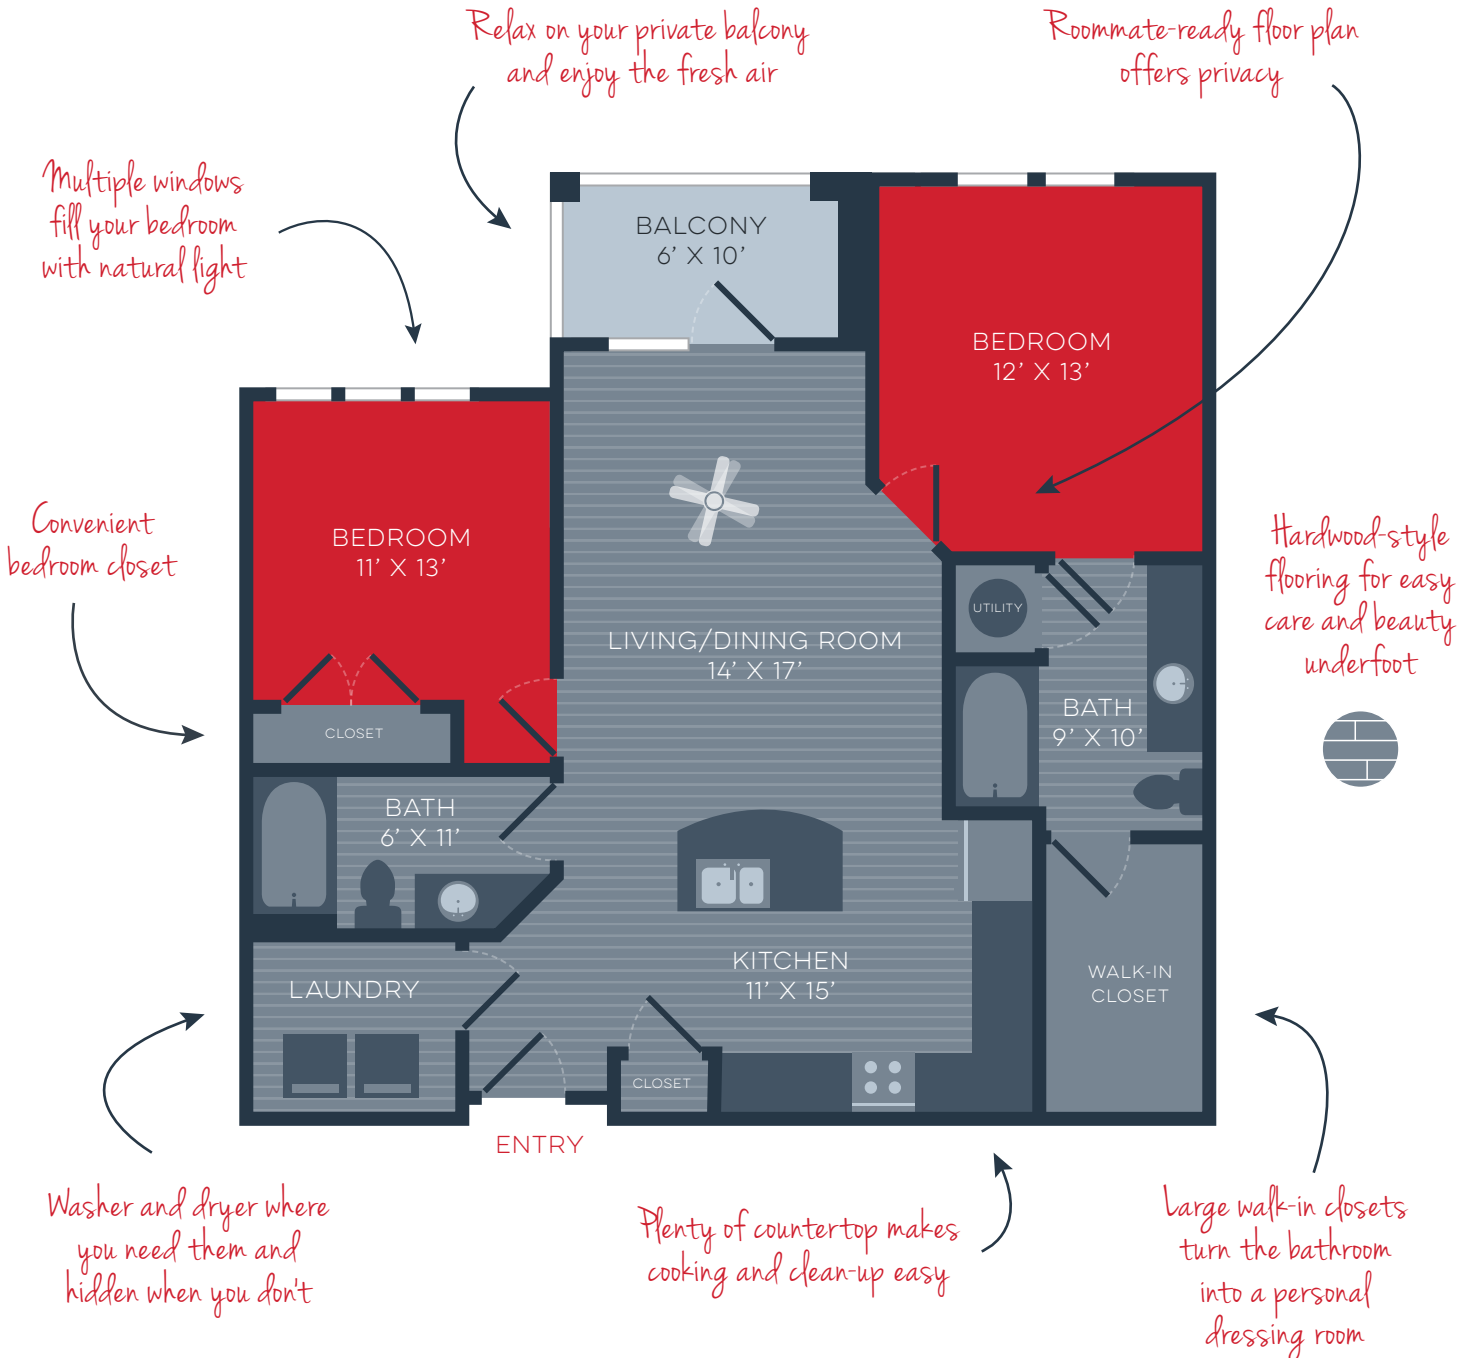

# THE MODERNE AT PROVIDENCE

## MARS

2 BEDROOMS / 2 BATHROOMS

1054 SQ FT

[THEMODERNEATPROVIDENCE.COM](http://THEMODERNEATPROVIDENCE.COM)

Floor plans and terms are subject to change. Square footage is approximate. All renderings, maps, landscaping, elevations and plans are artist conceptions and are not to scale. The developer/builder reserves the right in its sole discretion to make modifications to maps, plans, renderings, specifications, materials, features or colors without notice. Plans, prices, descriptions and amenities are subject to change without notice.