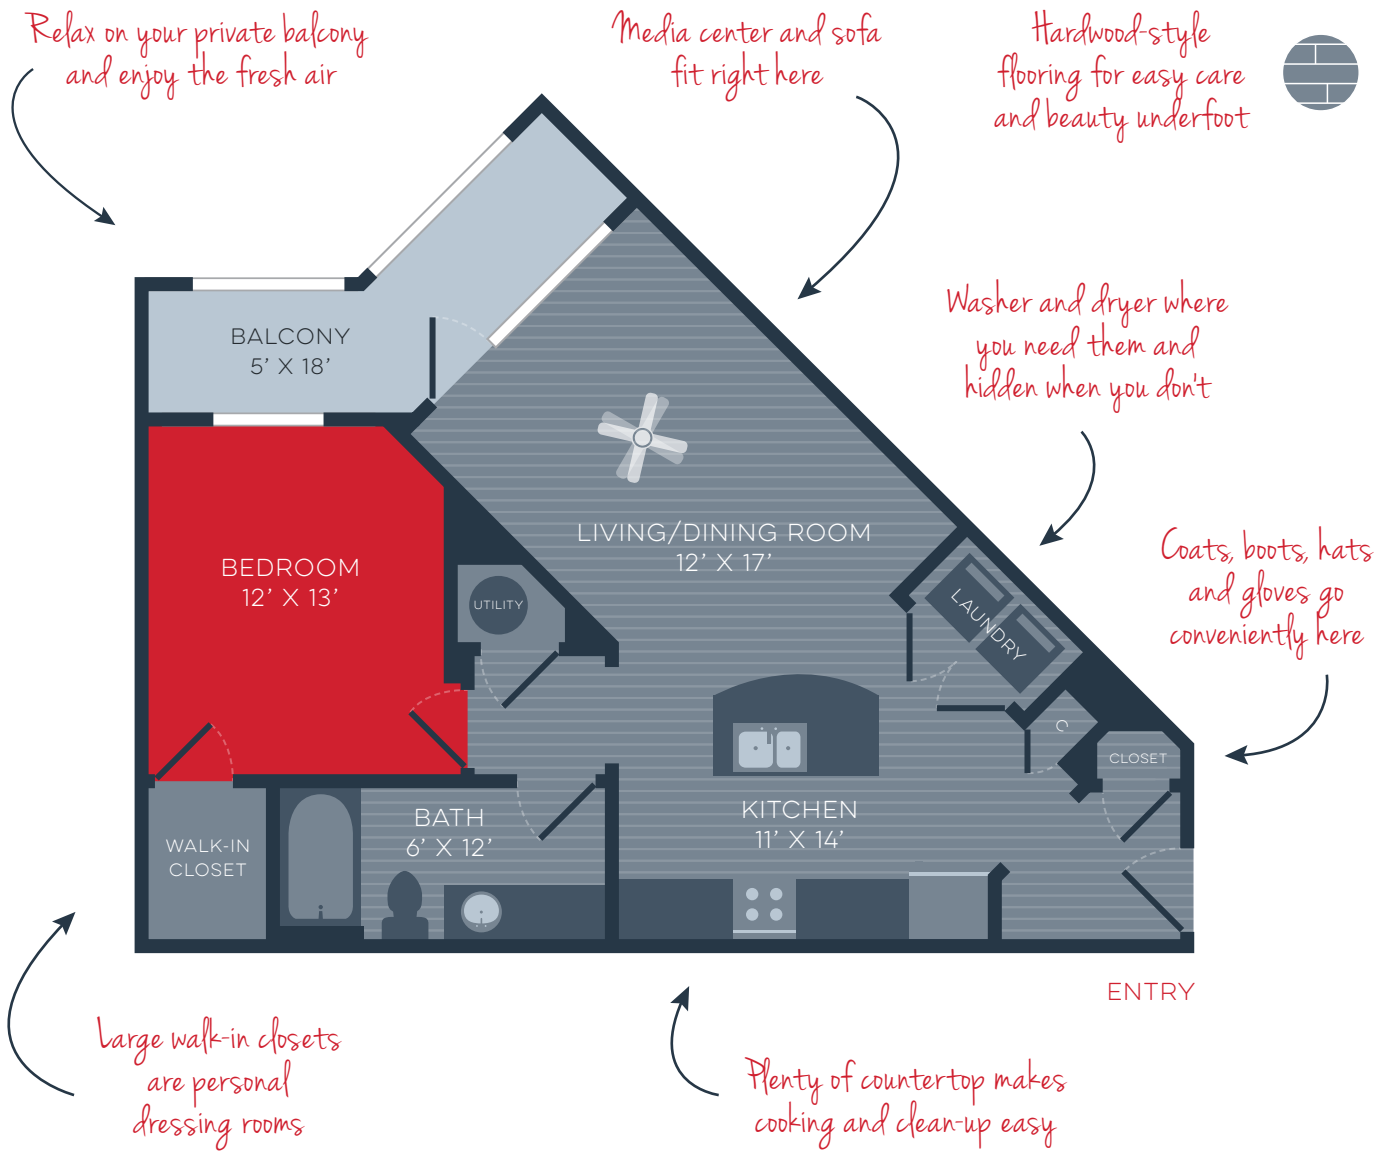

THE MODERNE AT PROVIDENCE

MERCURY

1 BEDROOM / 1 BATHROOM

742 SQ FT

THEMODERNEATPROVIDENCE.COM

Floor plans and terms are subject to change. Square footage is approximate. All renderings, maps, landscaping, elevations and plans are artist conceptions and are not to scale. The developer/builder reserves the right in its sole discretion to make modifications to maps, plans, renderings, specifications, materials, features or colors without notice. Plans, prices, descriptions and amenities are subject to change without notice.